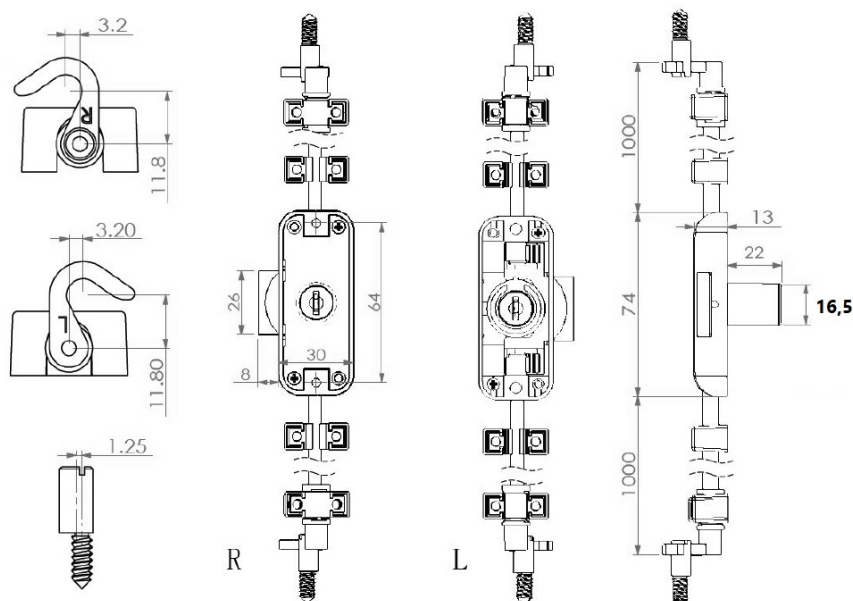

PRODUCT SHEET

Description:

Rotary Bar Lock 922, $\varnothing 16,5 \times 22 \text{mm}$, RH, NPL, HCK SISO, No Bars, W/Accessories, 3-Way, 15mm Backset

Item number:

14.05.271-2

Units	Box	Carton	HS Code	Barcode
Pcs.	10	80	8301300000	
				5704866042949